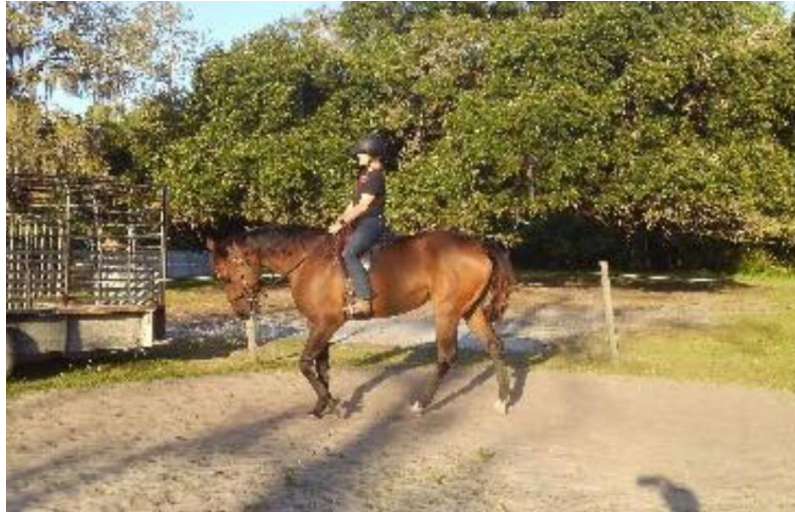

Belle Ruby

Description:

TB Mare

Tattoo

Bay

17 Hands 2 inches

13 Years

Intermediate Rider

Suggested Classes:

HUS / Equitation

Halter / Showmanship

Temperament 3